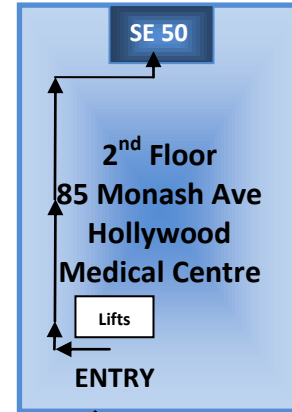

Perth Haematology
Dr Steven Ward
Suite 50, Hollywood Medical Centre
85 Monash Avenue, Nedlands, 6009

Second Floor, rear of building

**Multi-story
Car Park**

**Thomas St /
Winthrop
Ave**

**Sir Charles Gairdner
Hospital
(QEII Medical Centre)**

**Hollywood Private
Hospital MAIN
ENTRANCE
(101 Monash Ave)**

Pharmacy

**Old
Specialist
Centre
(No 95)**

**Car
Parking**

Entry 5

MONASH AVENUE

Williams Rd

Clifton St

Smythe Rd